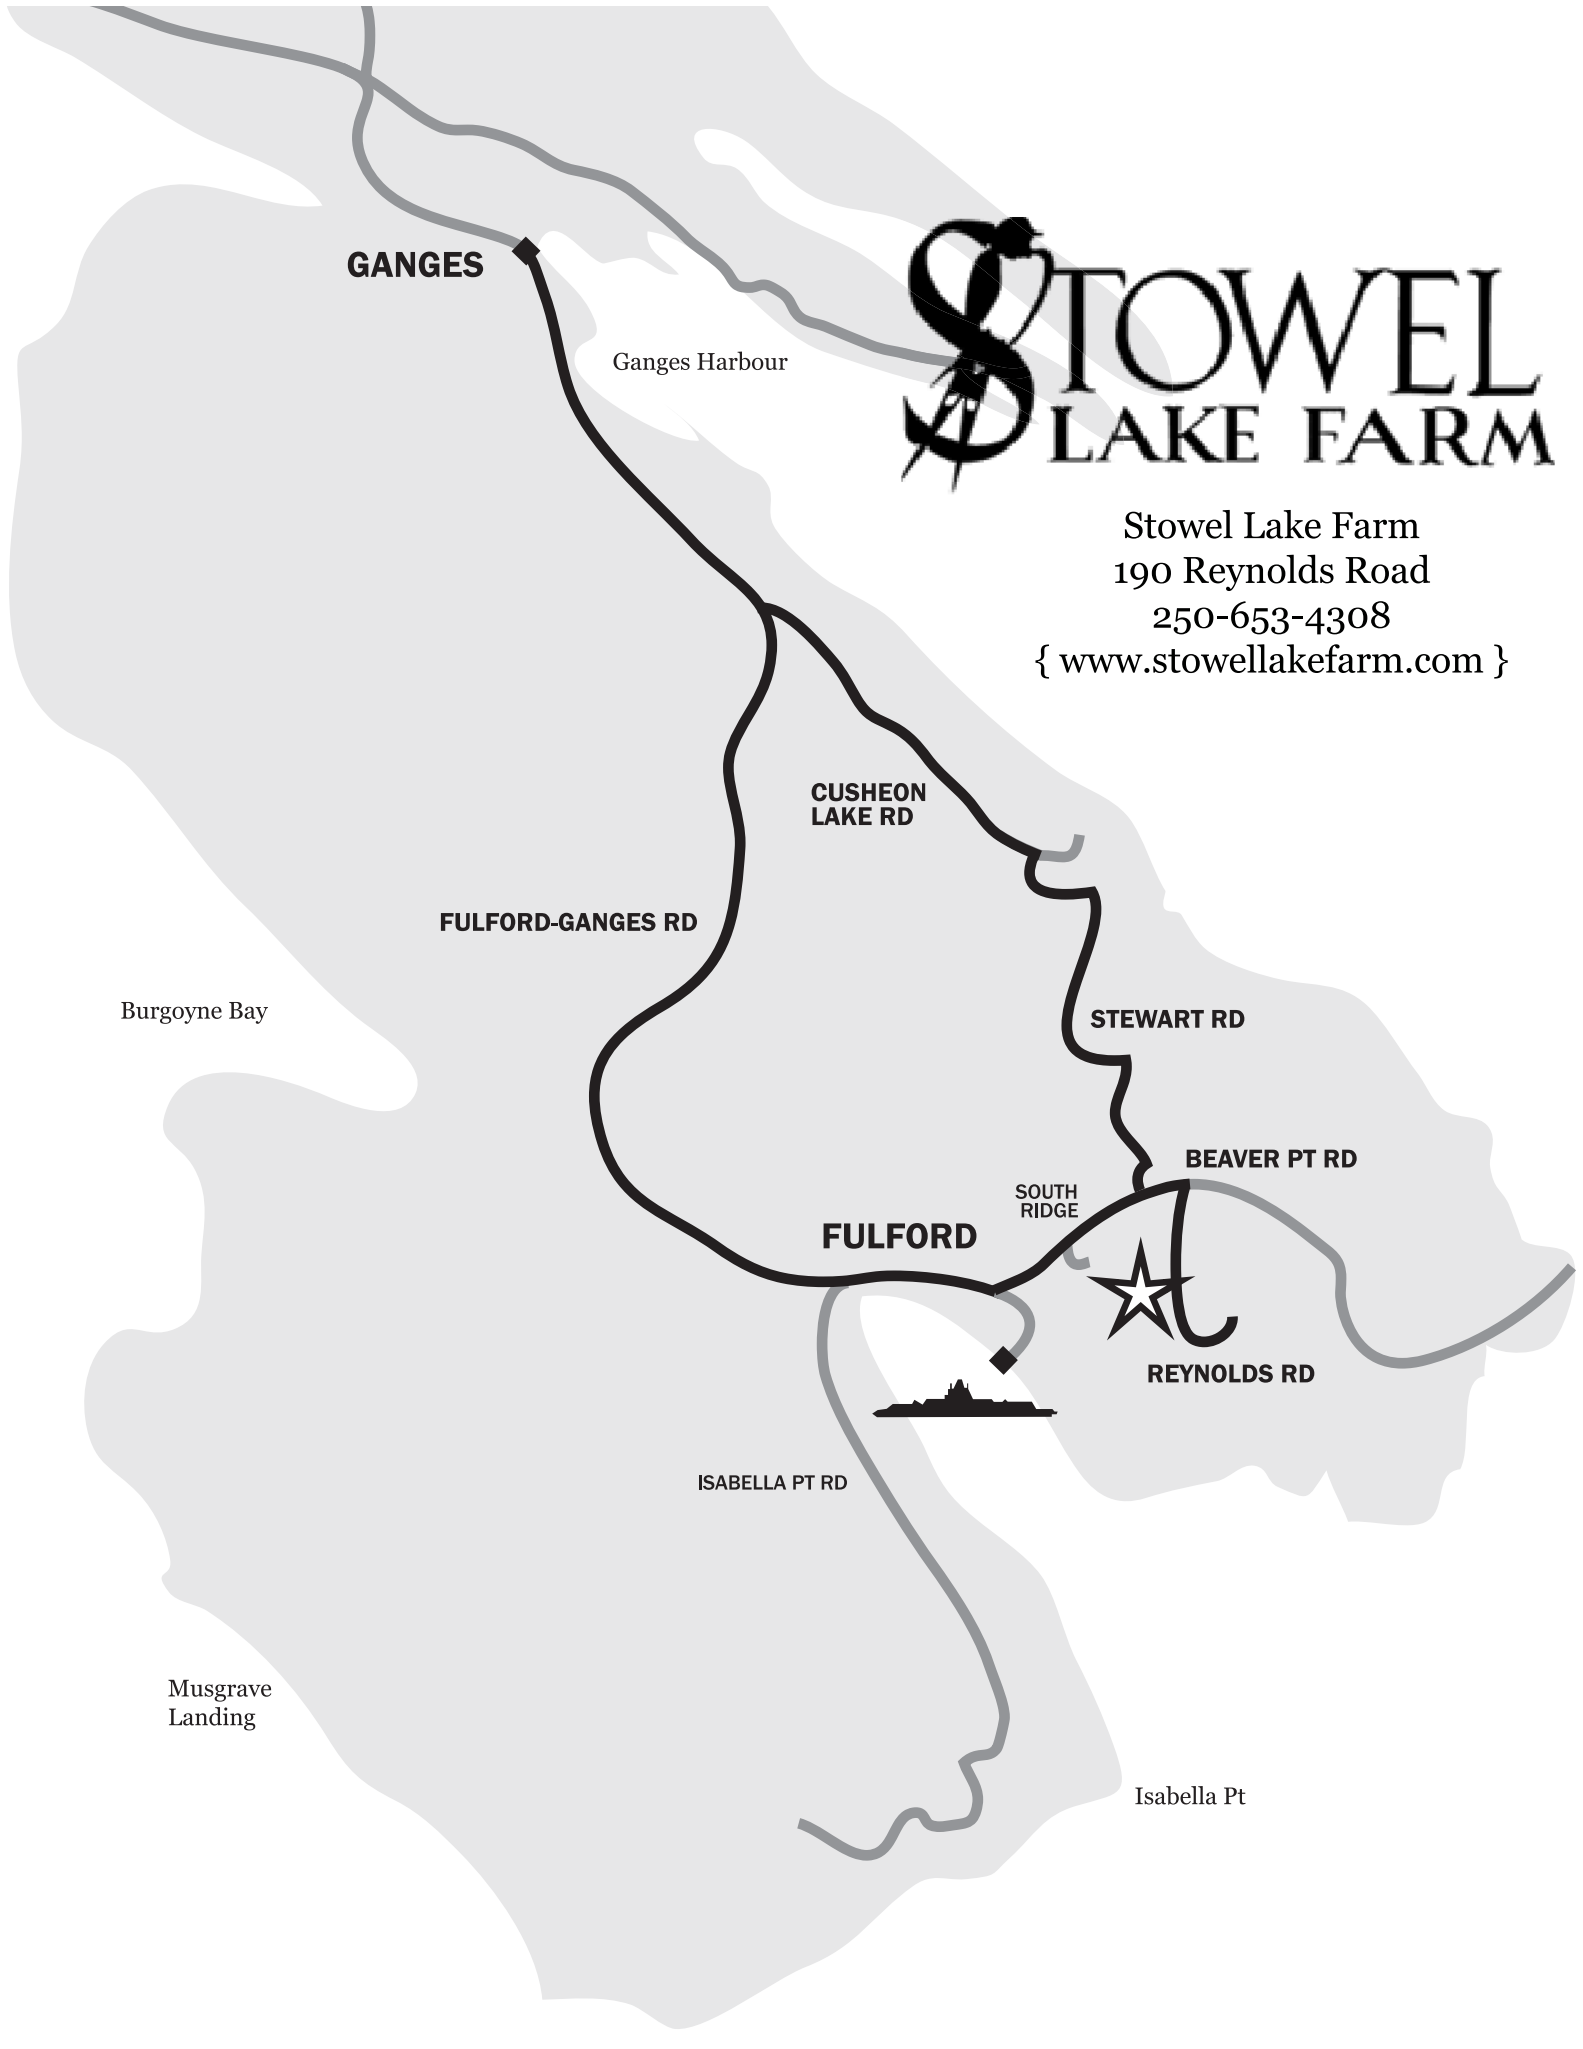

STOWEL LAKE FARM

Stowel Lake Farm
190 Reynolds Road
250-653-4308
{ www.stowellakefarm.com }

GANGES

Ganges Harbour

**CUSHEON
LAKE RD**

FULFORD-GANGES RD

Burgoyne Bay

STEWART RD

BEAVER PT RD

**SOUTH
RIDGE**

FULFORD

REYNOLDS RD

ISABELLA PT RD

Musgrave
Landing

Isabella Pt