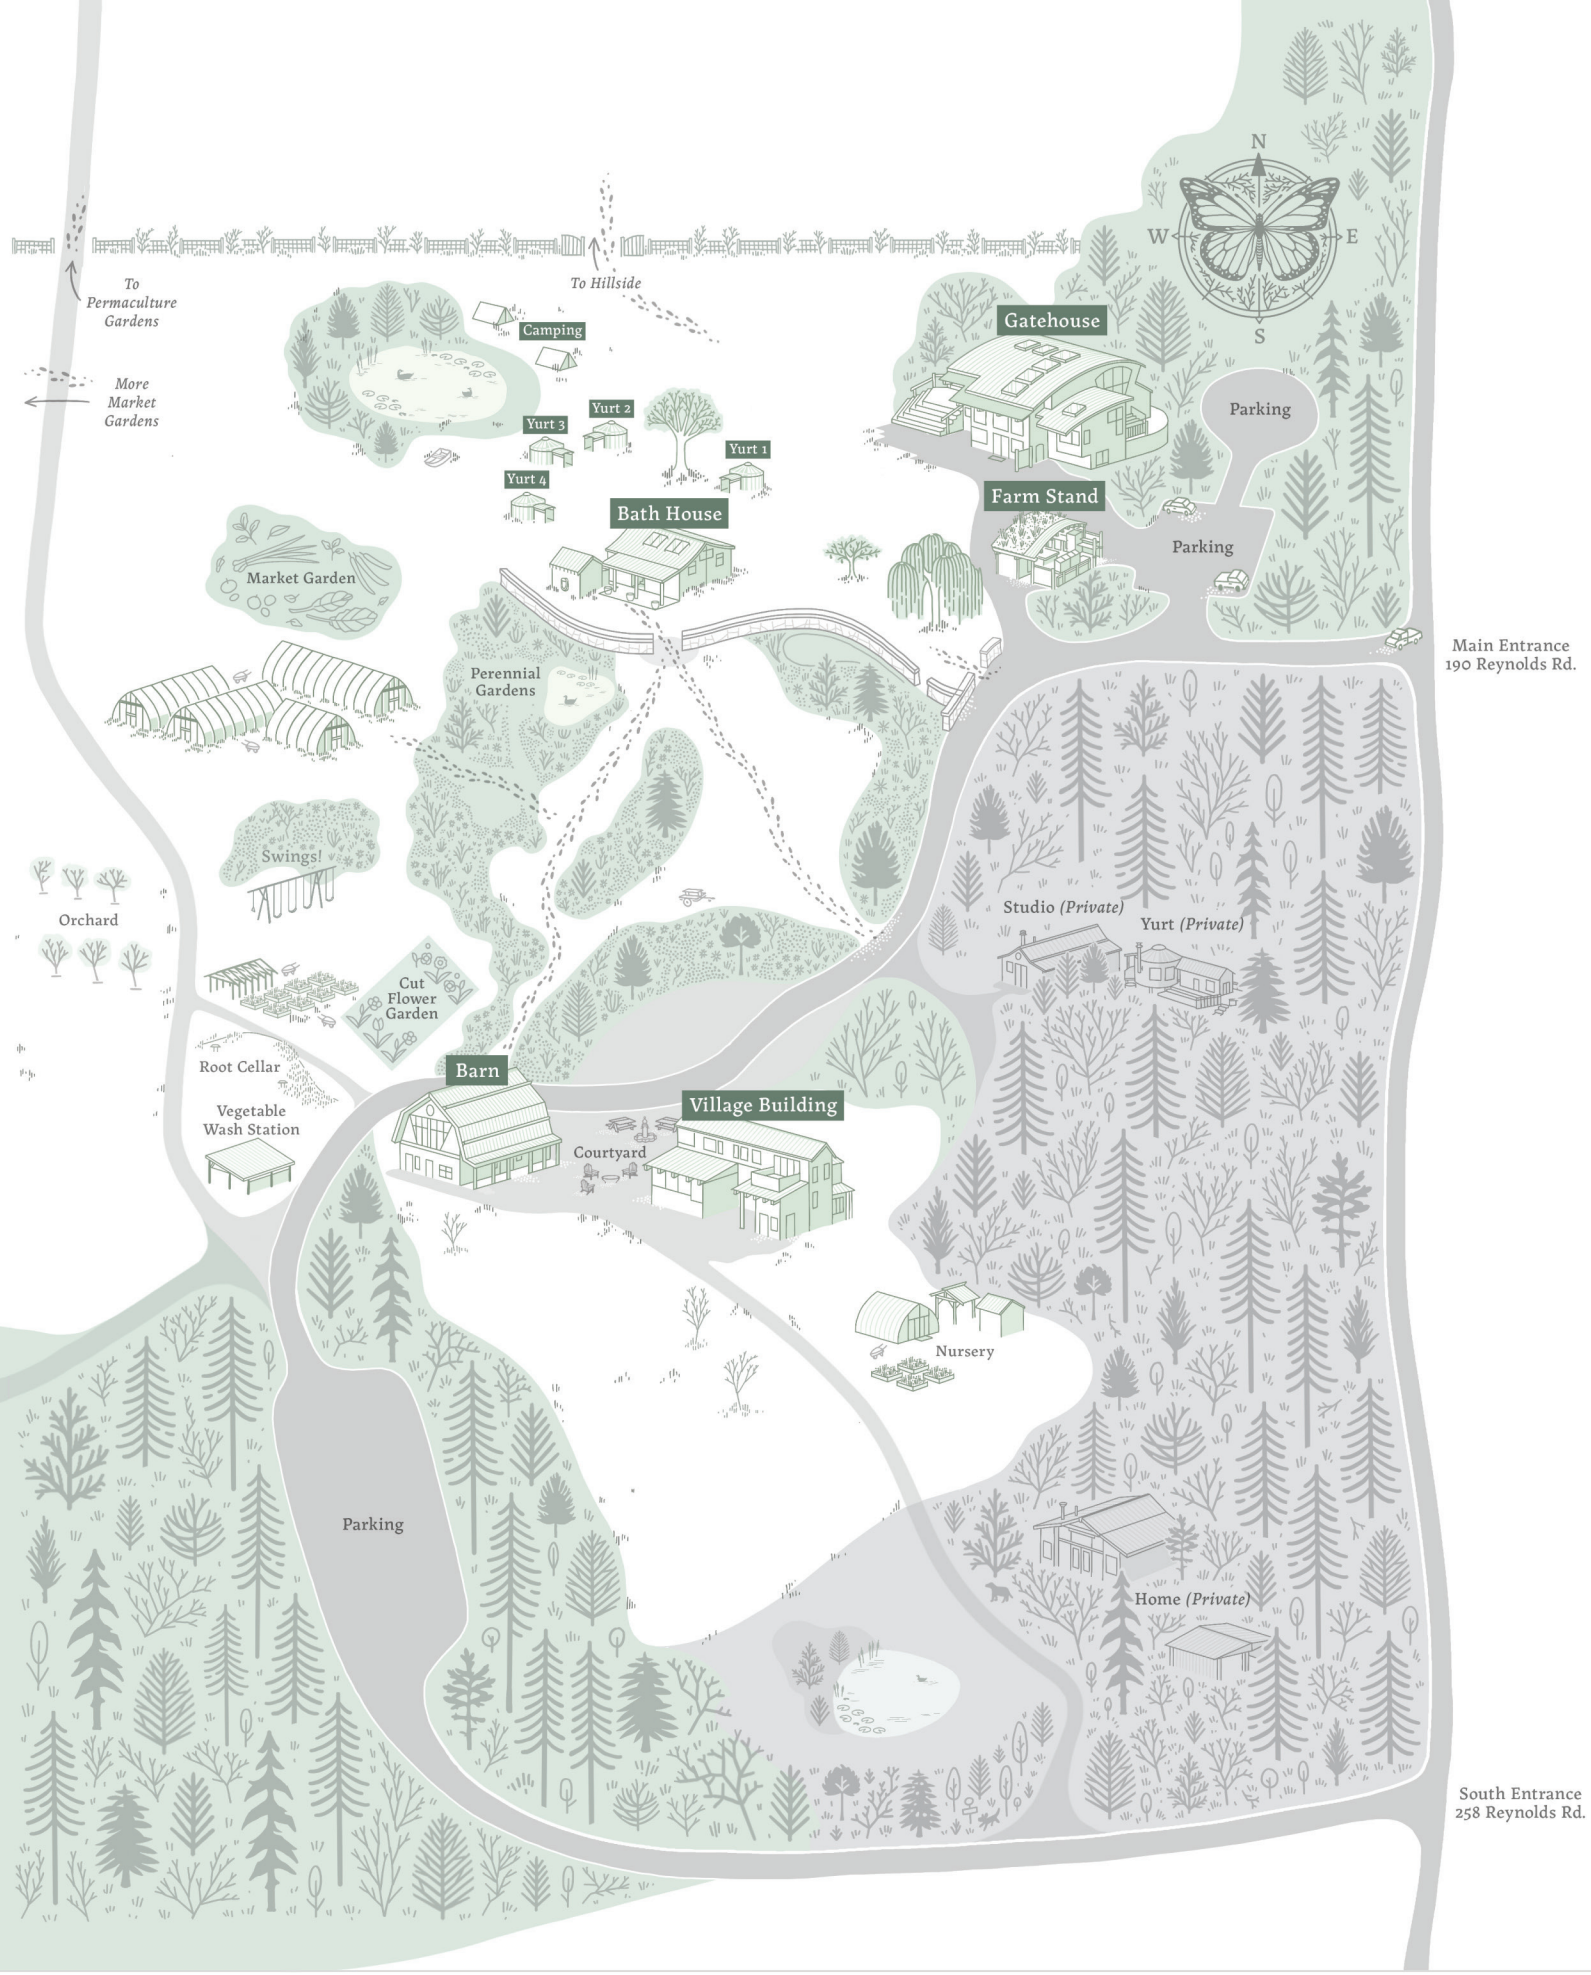

An aerial photograph of Stowel Lake Farm during the autumn season. The landscape is a mix of green fields, vibrant orange and yellow trees, and dense evergreen forests. In the background, blue mountains are visible under a dramatic, cloudy sky with a soft sunset glow. The farm buildings, including barns and a large white structure, are scattered across the valley.

Stowel Lake Farm
**Retreat Map &
Room Guides**

Village *Upstairs*

- 1
Barn Swallow Private Room *Twin Bed, Shared Bathroom*

- 2
Hummingbird Private Room *Twin Bed, Shared Bathroom*

- 3
Towhee Shared Room *Two Double Beds, Shared Bathroom*

- 8
Douglas Fir Private Suite *Queen Bed, Private Bathroom, Private Kitchen*

Bathroom

Shower

Village *Main Floor*

-
- ① **Huckleberry** Private Room *Two Double Beds, Private Bathroom*

 - ② **Trillium** Private Room *Two Double Beds, Private Bathroom*