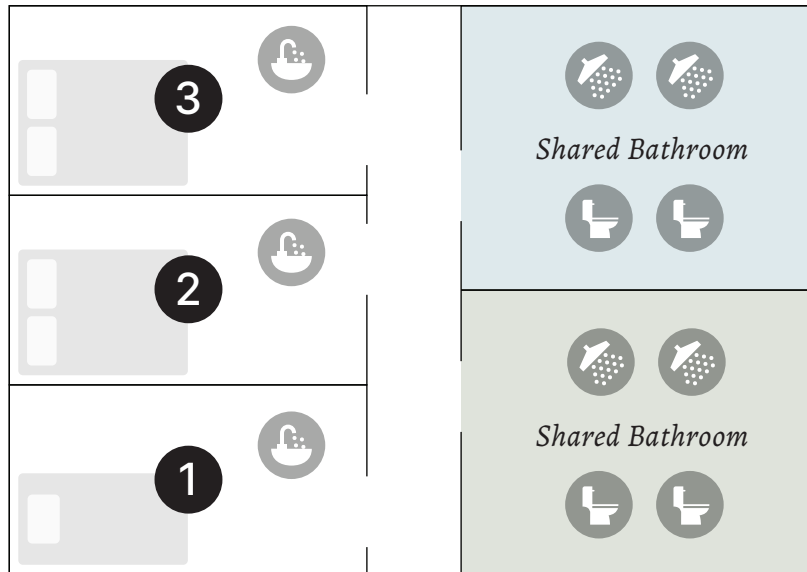

- 4
Quail Shared Room *Two Double Beds, Shared Bathroom*

- 5
Chickadee Private Room *Twin Bed, Shared Bathroom*

- 6
Arbutus Two Shared Room *Double Bed, Single Bed, Shared Bathroom*

- 7
Arbutus Private Room *Queen Bed, Shared Bathroom*

- 8
Douglas Fir Private Suite *Queen Bed, Private Bathroom, Private Kitchen*

Bathroom

Shower

Village *Main Floor*

-
- ① **Huckleberry** Private Room *Two Double Beds, Private Bathroom*

 - ② **Trillium** Private Room *Two Double Beds, Private Bathroom*

 - ③ **Foxglove** Shared Room *One Queen Bed, One Double Bed, Private Bathroom*

 - 🚻 **Bathroom**

 - 🚿 **Shower**

Bath House

* These shared bathrooms are used by bathhouse rooms, yurts, and campers.

- 1 Bath House One Private Room *Twin Bed, Shared Bathroom*
- 2 Bath House Two Private Room *Queen Bed, Shared Bathroom*
- 3 Bath House Three Private Room *Queen Bed, Shared Bathroom*
- Bathroom
- Shower
- Sink