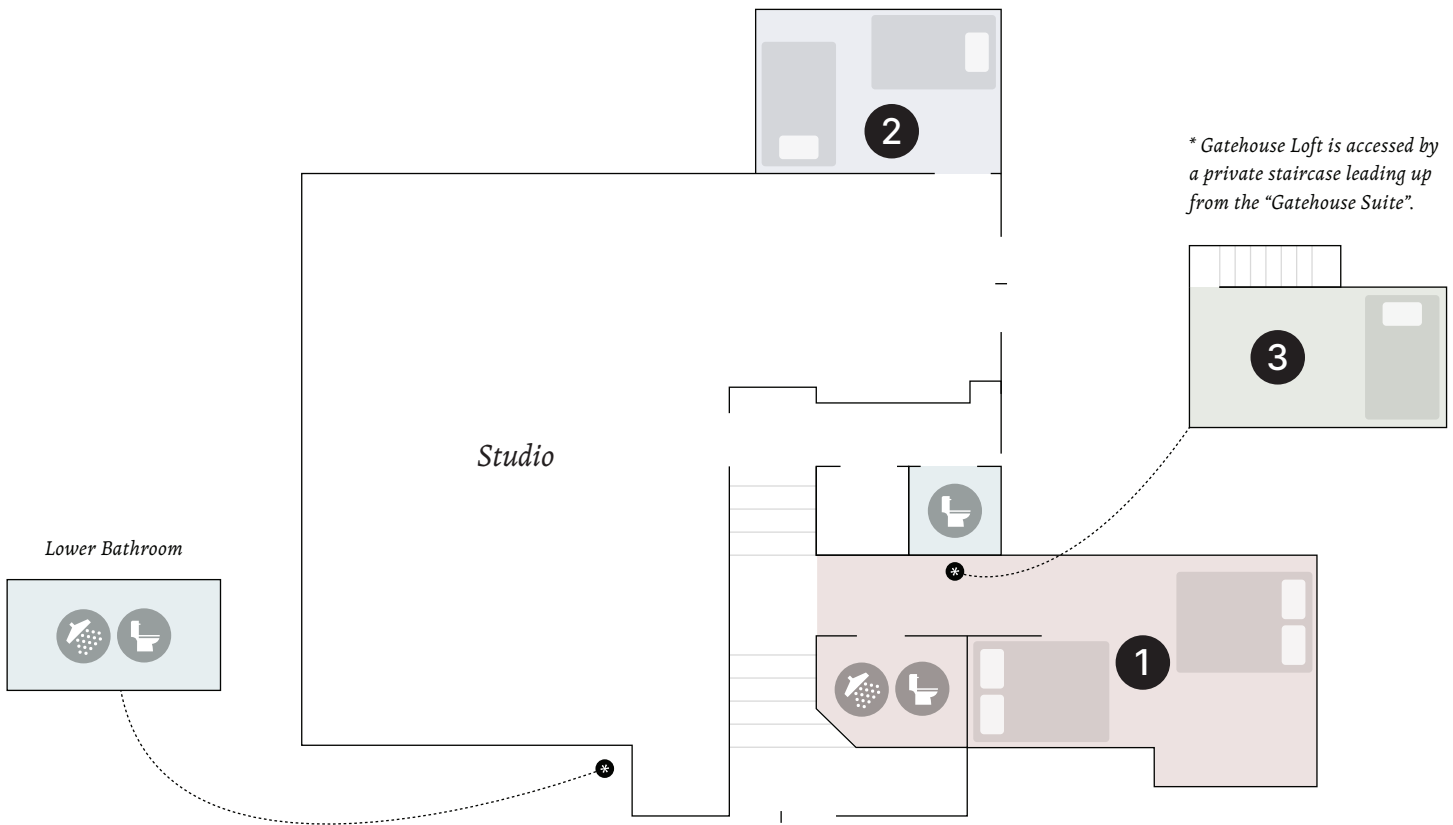

- 8
Douglas Fir Private Suite *Queen Bed, Private Bathroom, Private Kitchen*

Bathroom

Shower

Village *Main Floor*

-
- ① **Huckleberry** Private Room *Two Double Beds, Private Bathroom*

 - ② **Trillium** Private Room *Two Double Beds, Private Bathroom*

 - ③ **Foxglove** Shared Room *One Queen Bed, One Double Bed, Private Bathroom*

 - 🚻 **Bathroom**

 - 🚿 **Shower**

Bath House

* These shared bathrooms are used by bathhouse rooms, yurts, and campers.

- 1 Bath House One Private Room *Twin Bed, Shared Bathroom*
- 2 Bath House Two Private Room *Queen Bed, Shared Bathroom*
- 3 Bath House Three Private Room *Queen Bed, Shared Bathroom*
- Bathroom
- Shower
- Sink

Gatehouse

-
- 1 Gatehouse Suite** Shared Room *Two Double Beds, Private Bathroom*

 - 2 Gatehouse Two** Shared Room *Two Single Beds, Shared Bathroom*

 - 3 Gatehouse Loft** Private Room *Single Bed, Shared Bathroom*

 - ④ **Yurt 4** Shared Room *Two Twin Beds, Shared Bathroom*
