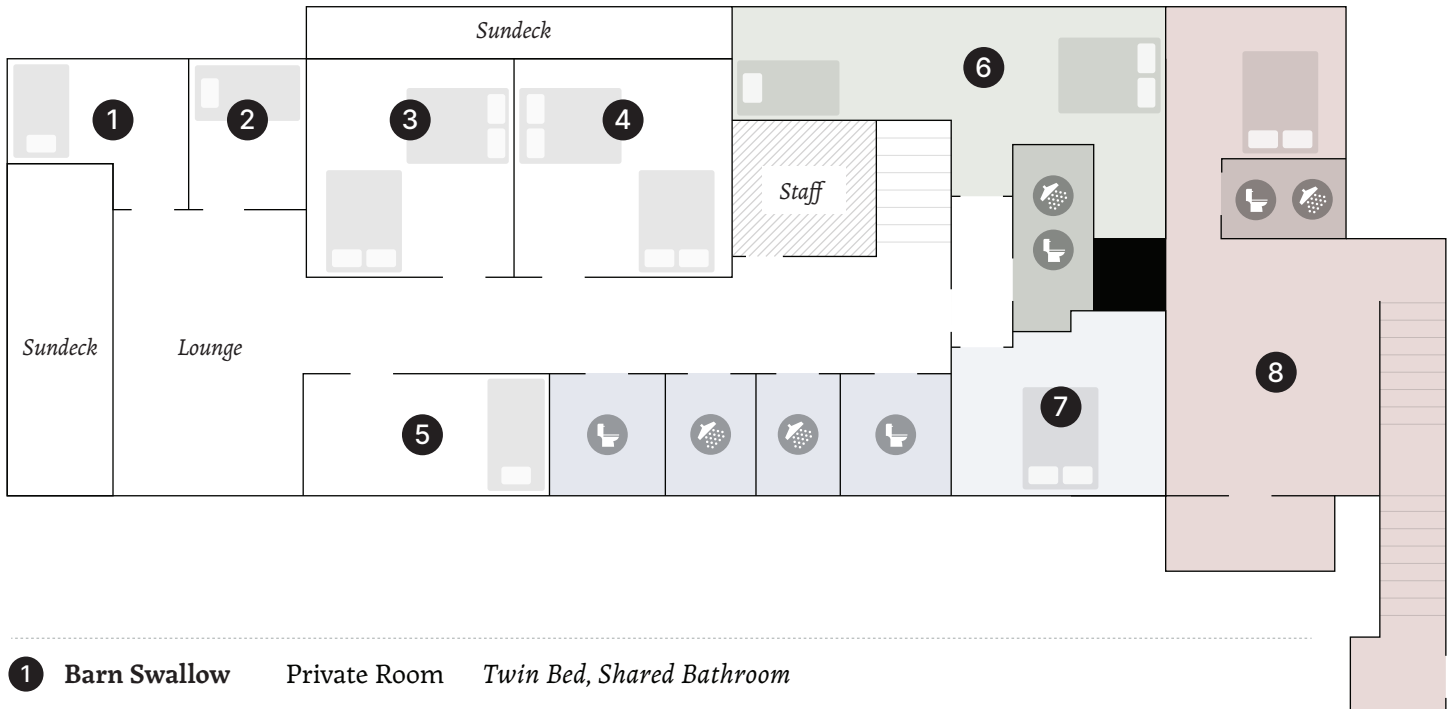

Stowel Lake Farm
**Retreat Map &
Room Guides**

Village *Upstairs*

- 1
Barn Swallow Private Room *Twin Bed, Shared Bathroom*

- 2
Hummingbird Private Room *Twin Bed, Shared Bathroom*

- 3
Towhee Shared Room *Two Double Beds, Shared Bathroom*

- 4
Quail Shared Room *Two Double Beds, Shared Bathroom*

- 5
Chickadee Private Room *Twin Bed, Shared Bathroom*

- 6
Arbutus Two Shared Room *Double Bed, Single Bed, Shared Bathroom*

- 7
Arbutus Private Room *Queen Bed, Shared Bathroom*

- 8
Douglas Fir Private Suite *Queen Bed, Private Bathroom, Private Kitchen*

Bathroom

Shower

Village *Main Floor*

-
- ① **Huckleberry** Private Room *Two Double Beds, Private Bathroom*

 - ② **Trillium** Private Room *Two Double Beds, Private Bathroom*

 - ④ **Yurt 4** Shared Room *Two Twin Beds, Shared Bathroom*
