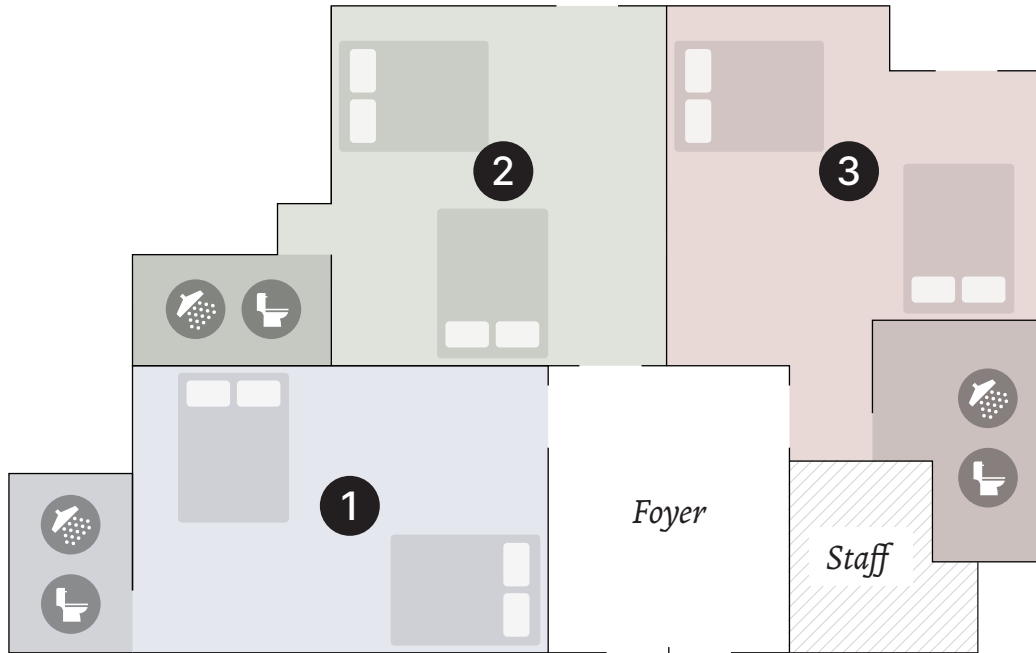

Stowel Lake Farm
**Retreat Map &
Room Guides**

Village *Upstairs*

- 1
Barn Swallow Private Room *Twin Bed, Shared Bathroom*

- 2
Hummingbird Private Room *Twin Bed, Shared Bathroom*

- 3
Towhee Shared Room *Two Double Beds, Shared Bathroom*

- 4
Quail Shared Room *Two Double Beds, Shared Bathroom*

- 5
Chickadee Private Room *Twin Bed, Shared Bathroom*

- 6
Arbutus Two Shared Room *Double Bed, Single Bed, Shared Bathroom*

- 7
Arbutus Private Room *Queen Bed, Shared Bathroom*

- 8
Douglas Fir Private Suite *Queen Bed, Private Bathroom, Private Kitchen*

Bathroom

Shower

Village *Main Floor*

-
- ① **Huckleberry** Private Room *Two Double Beds, Private Bathroom*

 - ② **Trillium** Private Room *Two Double Beds, Private Bathroom*

 - ③ **Foxglove** Shared Room *One Queen Bed, One Double Bed, Private Bathroom*

 - 🚻 **Bathroom**

 - 🚿 **Shower**

Bath House

* These shared bathrooms are used by bathhouse rooms, yurts, and campers.

- 1 Bath House One Private Room *Twin Bed, Shared Bathroom*
- 2 Bath House Two Private Room *Queen Bed, Shared Bathroom*
- 3 Bath House Three Private Room *Queen Bed, Shared Bathroom*
- Bathroom
- Shower
- Sink